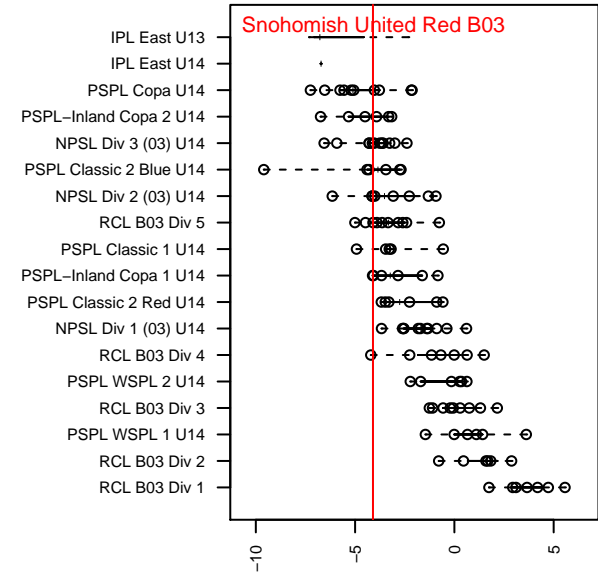

## Snohomish United Red B03

Snohomish Youth SC  
 Snohomish, WA  
 B03 total strength=880  
 attack=1.88 defense=0.93  
 fall league = RCL B03 Div 5  
 spr league = Win RCL B03 Div 5  
 notes= Van Hooser 2015

alt names used:  
 SNOHOMISH UNITED BU03RED (WA)  
 SNOHOMISH UNITED RED B  
 SNOHOMISH UNITED BU03RED (WA)  
 SNOHOMISH UNITEDBU03RED  
 SNOHOMISH UNITED RED B  
 SNOHOMISH UNITED RED B

Venues played:  
 2016 Snohomish United Invt Group A  
 2016 REDAPT Cup Silver U14  
 2016 Bigfoot Silver B U14  
 2016 RCL B03 Div 5  
 2016 Win RCL B03 Div 5  
 2016 WYS Presidents Cup B03 Division 2

**attack and defense variance (black dot)  
relative to other teams  
and top 10 in region**

**attack and defense rating  
relative to others at age  
and all opponents in last 13 months**

**Performance relative to 13 month average**