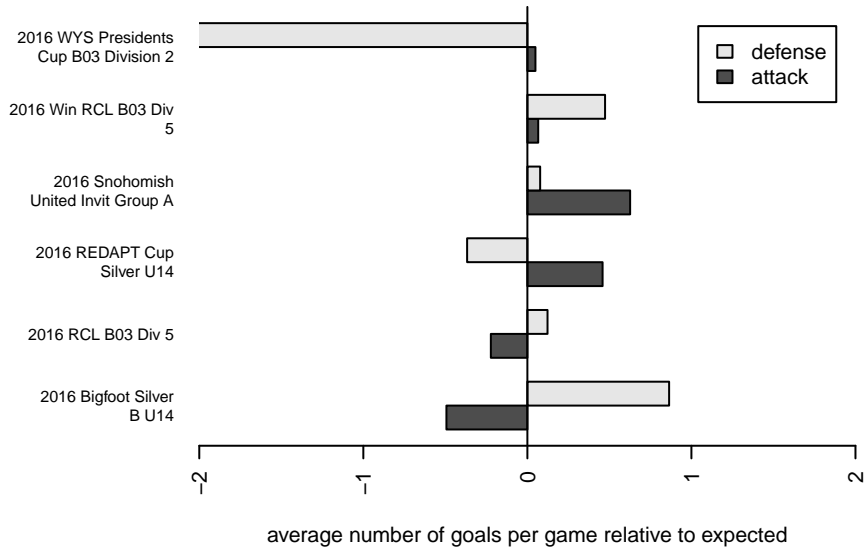

## Snohomish United Red B03

Snohomish Youth SC  
 Snohomish, WA  
 B03 total strength=880  
 attack=1.88 defense=0.93  
 fall league = RCL B03 Div 5  
 spr league = Win RCL B03 Div 5  
 notes= Van Hooser 2015

alt names used:  
 SNOHOMISH UNITED BU03RED (WA)  
 SNOHOMISH UNITED RED B  
 SNOHOMISH UNITED BU03RED (WA)  
 SNOHOMISH UNITEDBU03RED  
 SNOHOMISH UNITED RED B  
 SNOHOMISH UNITED RED B

Venues played:  
 2016 Snohomish United Invt Group A  
 2016 REDAPT Cup Silver U14  
 2016 Bigfoot Silver B U14  
 2016 RCL B03 Div 5  
 2016 Win RCL B03 Div 5  
 2016 WYS Presidents Cup B03 Division 2

**attack and defense variance (black dot)  
relative to other teams  
and top 10 in region**

**attack and defense rating  
relative to others at age  
and all opponents in last 13 months**

**Performance relative to 13 month average**