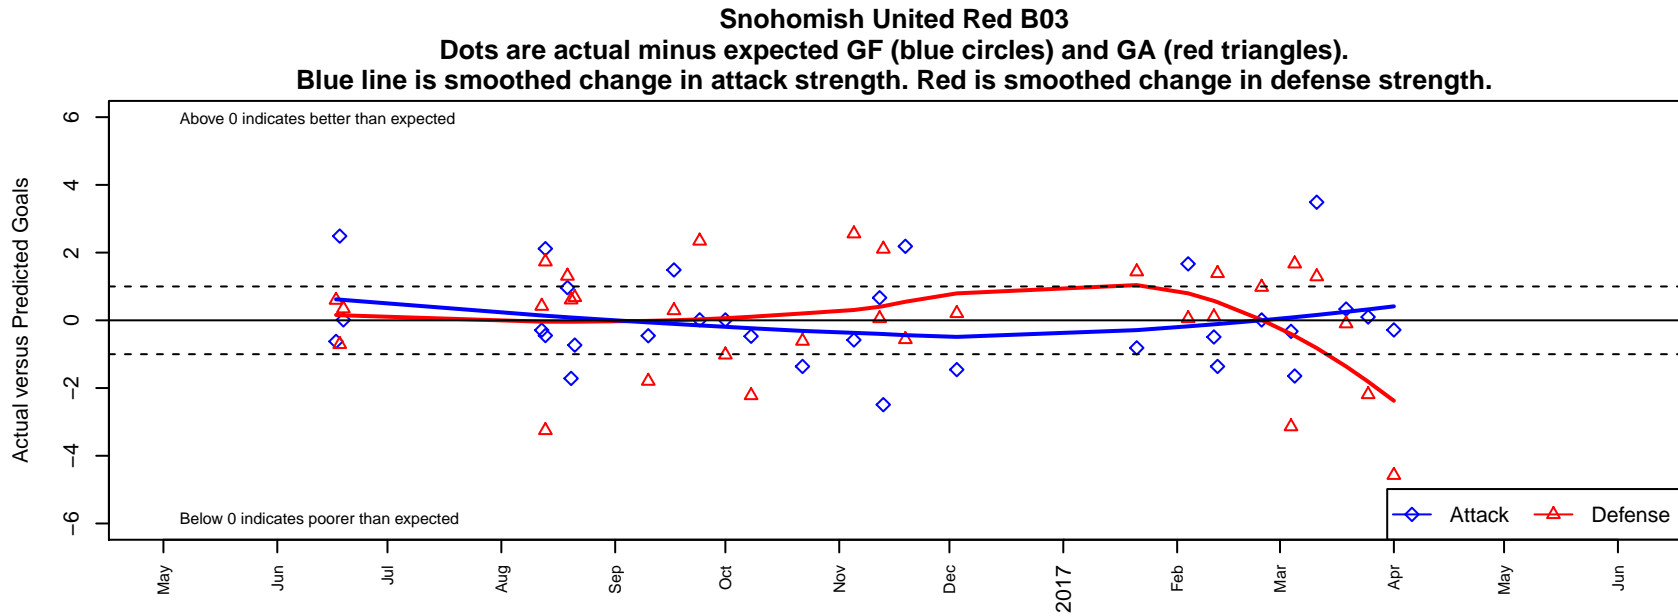

## Snohomish United Red B03

Snohomish Youth SC  
 Snohomish, WA  
 B03 total strength=880  
 attack=1.88 defense=0.93  
 fall league = RCL B03 Div 5  
 spr league = Win RCL B03 Div 5  
 notes= Van Hooser 2015

**attack and defense variance (black dot)  
relative to other teams  
and top 10 in region**

**attack and defense rating  
relative to others at age  
and all opponents in last 13 months**

**Performance relative to 13 month average**